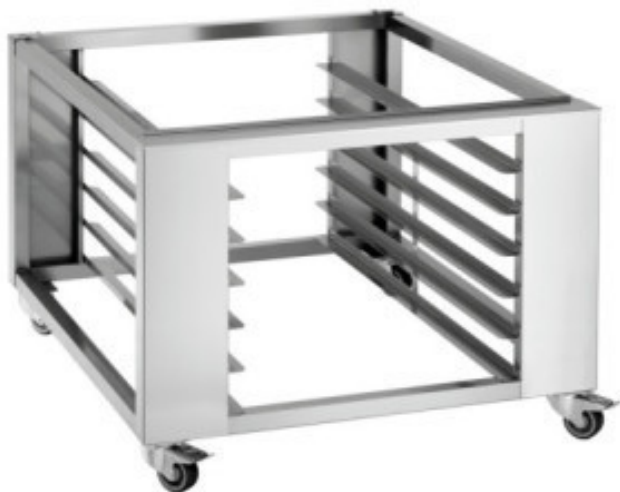

**B**artscher

### Product Features:

<b>Number of Levels :</b> 5	<b>Width (mm) :</b> 990	<b>Length (mm) :</b> 990
<b>Depth (mm) :</b> 1170	<b>Height (mm) :</b> 735	<b>Weight (kg) :</b> 30.4
<b>Subject :</b> stainless-steel	<b>Dimensions of Plates / Grids (mm) :</b> 600-x-400	<b>Type of Accessories :</b> roulette
<b>Baking in the oven :</b> yes		